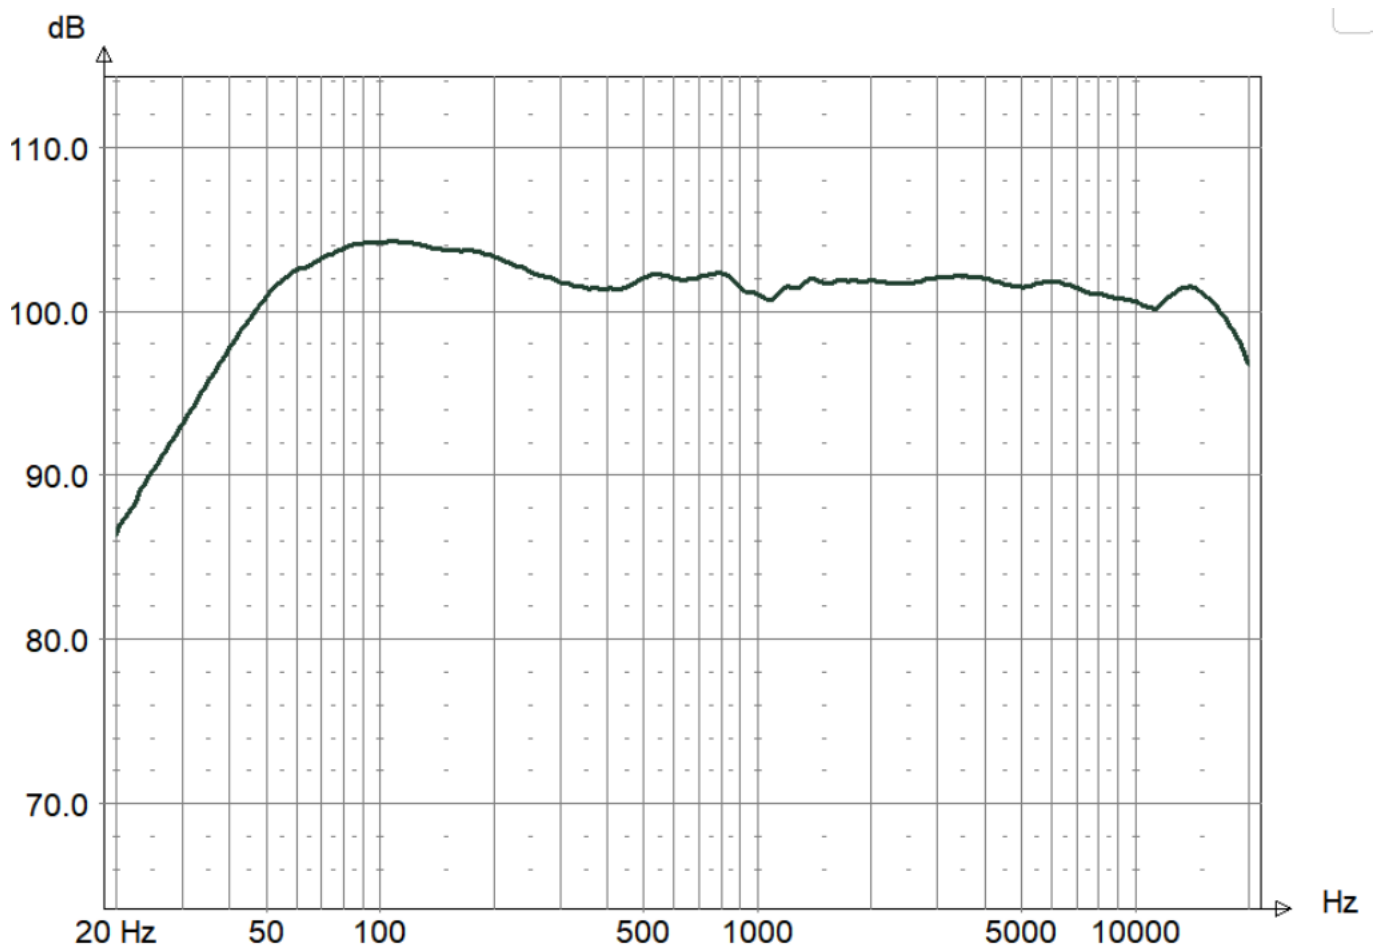

Technical data

Type	2-Way
Rated power	40W
Maximum power	80W
Frequency range	50Hz...28kHz
Crossover frequency	2,1kHz
Nominal impedance	8 Ohm
Sensitivity	88dB
Ambient temperature	-30...70°C /-22...158°F
Humidity	max. 95% r.H. (non condensing)
Tweeter dome material	Silk
Woofers cone material	Carbon filled polypropylene

Frequency response