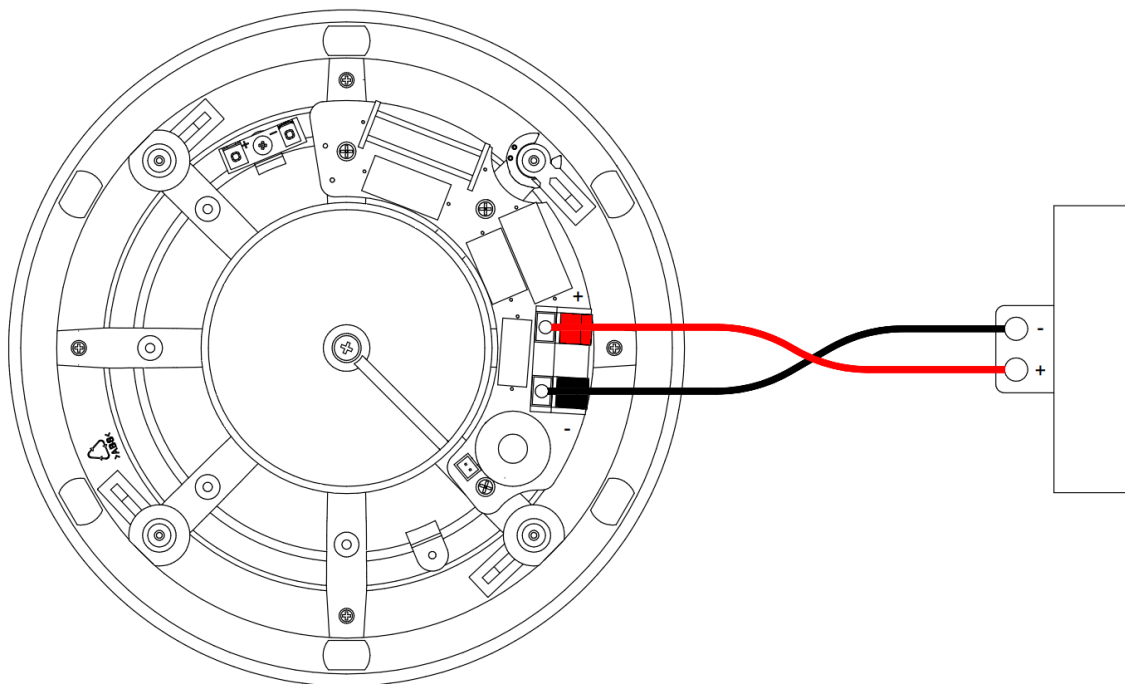

- Coaxial system ensures an extremely even and wide sound radiation pattern
- Single-frame construction ensures a very compact design with minimal acoustically disturbing edges and depressions
- Frequency range: 50Hz ... 28kHz
- Suitable for indoor & protected outdoor use
- Nominal impedance: 8 Ohm
- Rated power: 40W
- Maximum power: 80W
- Product dimensions: 232.2 x 95.1mm
- Cut out size: 203mm
- Installation depth: 91.7mm
- Works with these back boxes: Loxone Speaker Back Box & Loxone Speaker Back Box For Suspended Ceilings

## Technical data

<b>Type</b>	2-Way
<b>Rated power</b>	40W
<b>Maximum power</b>	80W
<b>Frequency range</b>	50Hz...28kHz
<b>Crossover frequency</b>	2,1kHz
<b>Nominal impedance</b>	8 Ohm
<b>Sensitivity</b>	88dB
<b>Ambient temperature</b>	-30...70°C /-22...158°F
<b>Humidity</b>	max. 95% r.H. (non condensing)
<b>Tweeter dome material</b>	Silk
<b>Woofers cone material</b>	Carbon filled polypropylene

## Connection diagram

## Weight & dimensions

<b>Product dimensions</b>	232.2mm x 95.1mm / 9.14" x 3.74"
<b>Cut out size</b>	203mm / 8"
<b>Installation depth</b>	91.7mm / 3.61"
<b>Max. panel thickness</b>	36mm / 1.41"
<b>Weight</b>	1.98kg
<b>Drawing</b>	<p>The drawing shows a cross-section of the device with the following dimensions:         <ul style="list-style-type: none"> <li>Outer diameter: <math>\varnothing 232.2</math> mm</li> <li>Inner diameter: <math>\varnothing 200</math> mm</li> <li>Total height: 91.7 mm</li> <li>Panel thickness: 36 mm</li> <li>Mounting hole offset: 3.4 mm</li> </ul> </p>